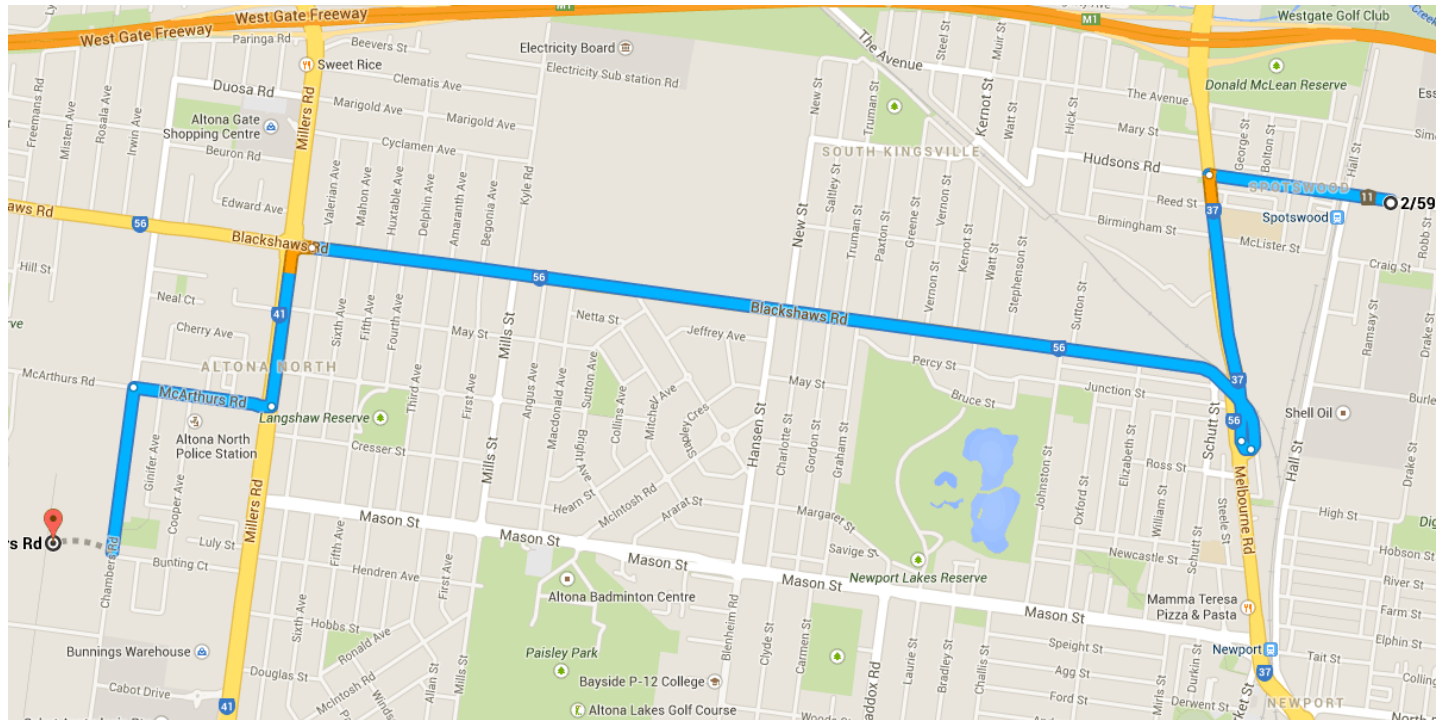

Drive 6.2 km, 10 min

Directions from 2/59-61 Hudsons Rd to 37 Chambers Rd

○ 2/59-61 Hudsons Rd

Spotswood VIC 3015

- ↑ 1. Head west on Hudsons Rd towards Hall St 600 m
- ↶ 2. Turn left onto Melbourne Rd/State Route 37 850 m
- ↶ 3. Slight left onto Blackshaws Rd 50 m
- ↶ 4. Turn left to stay on Blackshaws Rd 3.2 km
- ↶ 5. Turn left onto Millers Rd 550 m
- ↷ 6. Turn right onto McArthurs Rd 450 m
- ↶ 7. Turn left onto Chambers Rd 500 m

Destination will be on the right

⊙ 37 Chambers Rd

Altona North VIC 3025

These directions are for planning purposes only. You may find that construction projects, traffic, weather, or other events may cause conditions to differ from the map results, and you should plan your route accordingly. You must obey all signs or notices regarding your route.

Map data ©2014 Google